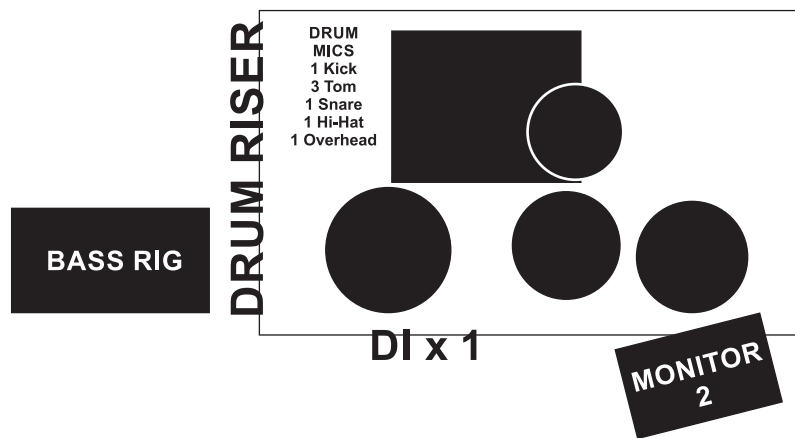

Monitor Mix 1 - Keys/Vocals  
 Monitor Mix 2 - All Vocals/Kick

Bottled Water - Drum Riser, Horn & All Vocal Locations

## 20 Inputs

- 1 Lead Vocal (*Band*)
- 4 Backup Vocals
- 1 Guitar Mic
- 7 Drum Mics  
(Kick, Snare, Tomx3, Hi-Hat, Overhead)
- 2 Keyboard DI's
- 1 Bass DI
- 1 Horn Mic (*Band*)

Band provides: Wireless Main Vocal Mic, Wireless Horn Mic, Kick Drum Mic